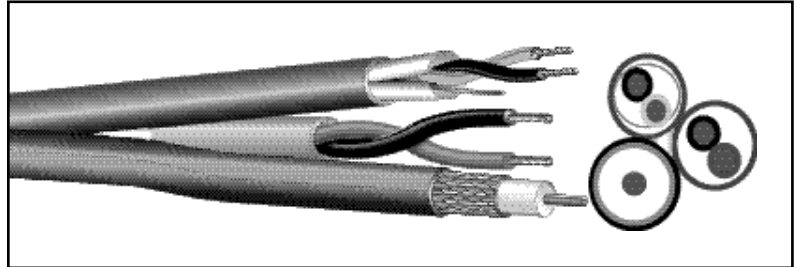

# Special Purpose CCTV Cable

Rev. 1. 1/06

## Description:

- Composite Cable Consisting of:
  - 1- (25224B Type) Power Control Cable
    - 1 pair 18Awg. (7x26) Bare
    - Insulation- PVC .010 inch (.25mm)
    - PVC jacket type - Nom O.D. .138 inch (3.51mm)-Gray
  - 1- (D25291Type) Data Control Cable
    - 1 pair 22 Awg. (7x30)
    - Aluminum Polyester Foil 100%
    - FEP insulation (.006") .20 mm
    - Plenum Rated jacket type (.132") 3.35 mm- Blue
  - 1- (825 Type) MiniMax -Minature RG59/U Coaxial Cable
    - 25 Awg. Solid Bare Copper
    - Gas injected foam FEP insulation .078 inch (1.98mm)
    - 95% Bare Copper Braid with tape barrier
    - PVC jacket type - Nom. O.D. .146 inch (3.71mm)-Black

## Electrical Characteristics: Control Cable

- Nom. D.C.R. 18Awg. -6.2Ω/1000ft