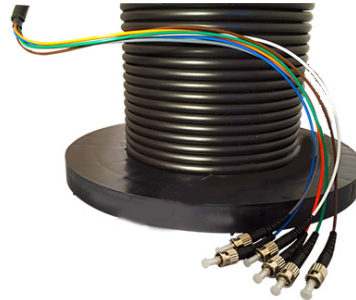

Pre-Terminated Fiber Optic Cables

Part Number Builder Example:

If you need a 6 Fiber OM3 with LC Connectors on each end and a Pulling Eye on one end with the connectors staggered. And a length of 550ft.

Base PN: Glass Size OM3 (C)

FI-9C045-

Pulling Eye with Connectors Staggered:

B

Length:

550

Connectors:

LC

PN:

FI-9C045-B550LC

FI-9X045-xxx5T