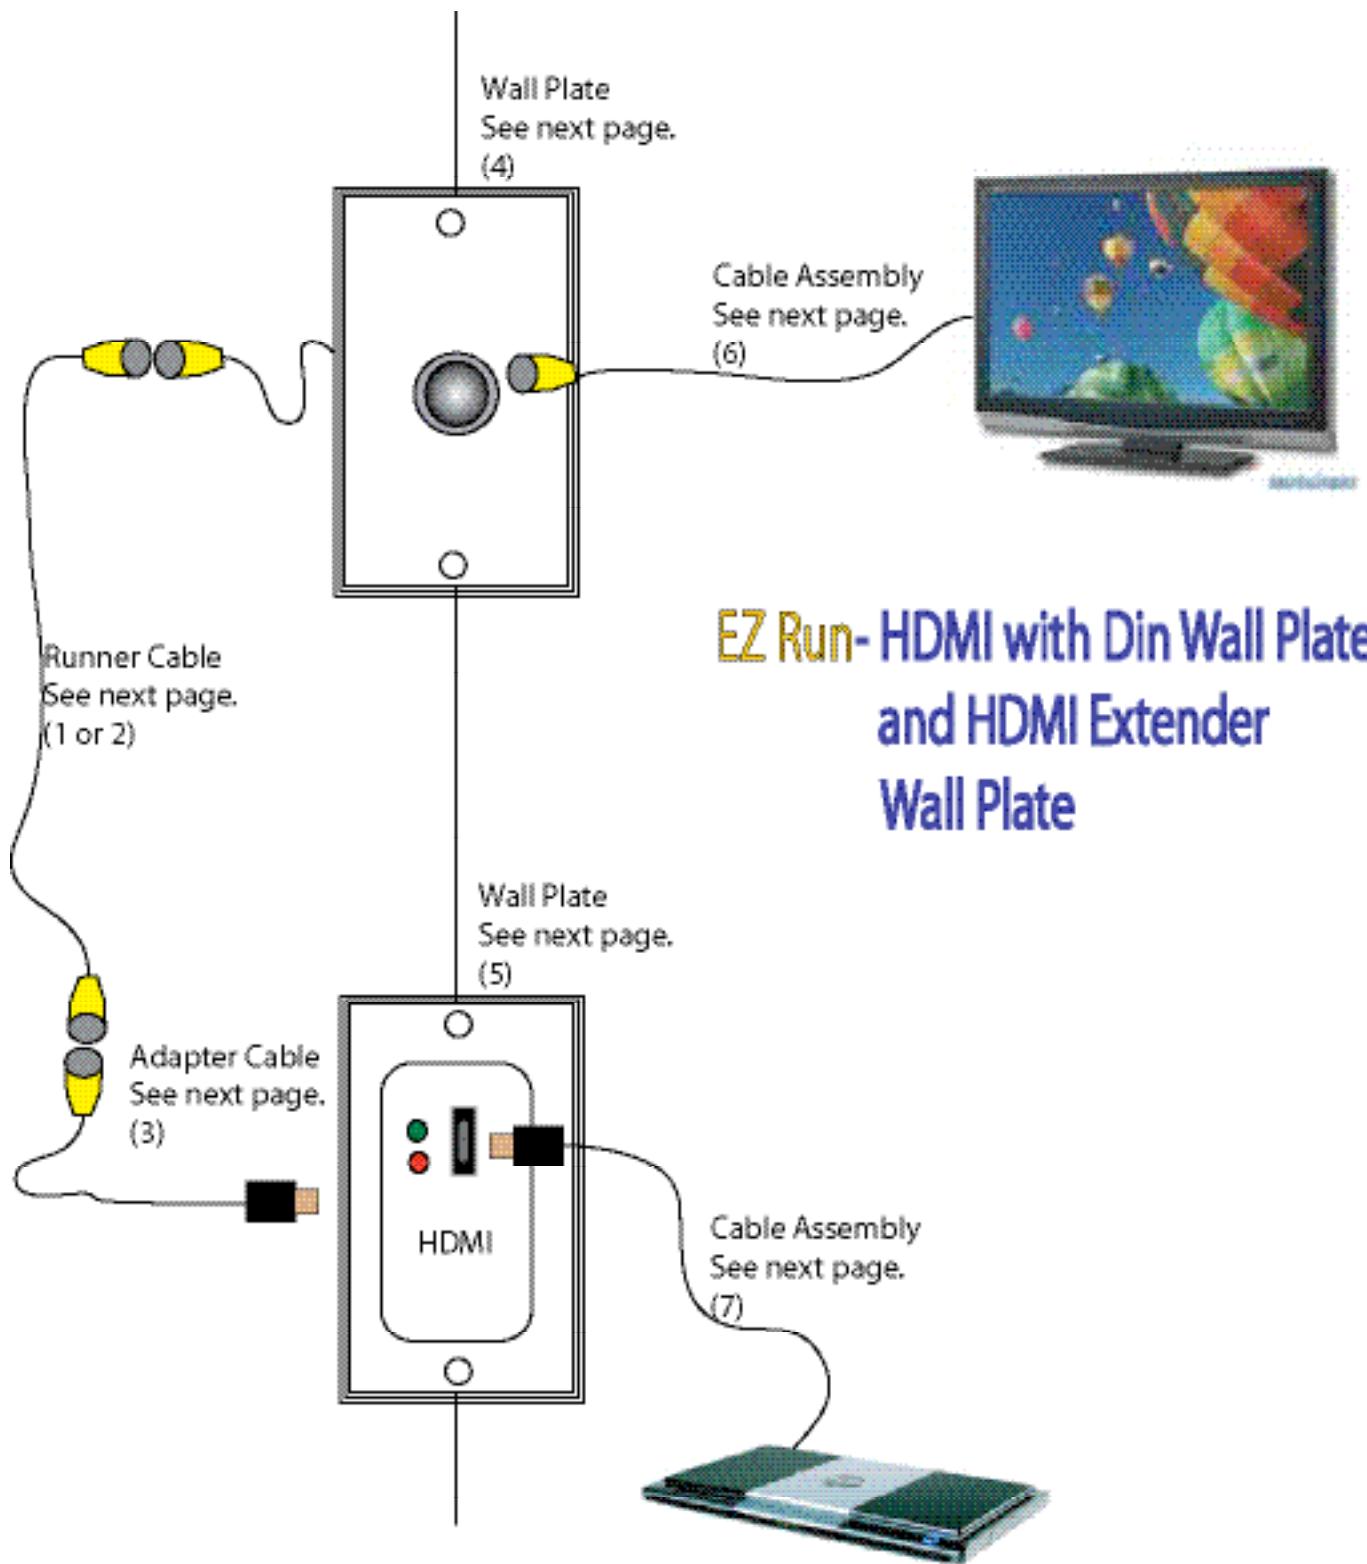

EZ Run- HDMI with Din Wall Plates

Runner Cable

Catalog No.	Description	Lengths (ft)
1 CN-EZ01C-xx	HDMI Runner Cable Non-Plenum	Replace xx with: 15, 25, 35, 50, 75, 100, 125, 150
2 CN-EZ02C-xx	HDMI Runner Cable Plenum	Replace xx with: 15, 25, 35, 50, 75, 100, 125, 150

Wall Plate

Catalog No.	Description
3 CN-EZD19-FP	HDMI- DIN 19 PIN

Cable Assemblies

Catalog No.	Description
4 CN-EZHDMI-xx	HDMI to Din 19 Pin 1, 3, 6, 10 ft
5 CN-EQL-MF-xx	HDMI EXTENDER CABLE 1 ft - Standard- Custom Lengths upon Request

**EZ Run-HDMI with Din Wall Plate
and HDMI Extender
Wall Plate**

Runner Cable

Catalog No.	Description	Lengths (ft)
1 CN-EZ01C-xx	HDMI Runner Cable Non-Plenum	Replace xx with: 15, 25, 35, 50, 75, 100, 125, 150
2 CN-EZ02C-xx	HDMI Runner Cable Plenum	Replace xx with: 15, 25, 35, 50, 75, 100, 125, 150

Wall Plate

Catalog No.	Description
4 CN-EZD19-FP	HDMI- DIN 19 PIN
5 CN-EQL-FF-FA-B	HDMI- FACE PLATE WITH EXTENDER BUILT IN

Cable Assemblies

Catalog No.	Description
3,6 CN-EZHDMI-xx	HDMI to Din 19 Pin Assembly 1, 3, 6, 10 ft
7 CN-HDMIUL-xxm	HDMI to HDMI Assembly 2,3,6,8,10,12,15,20 meters