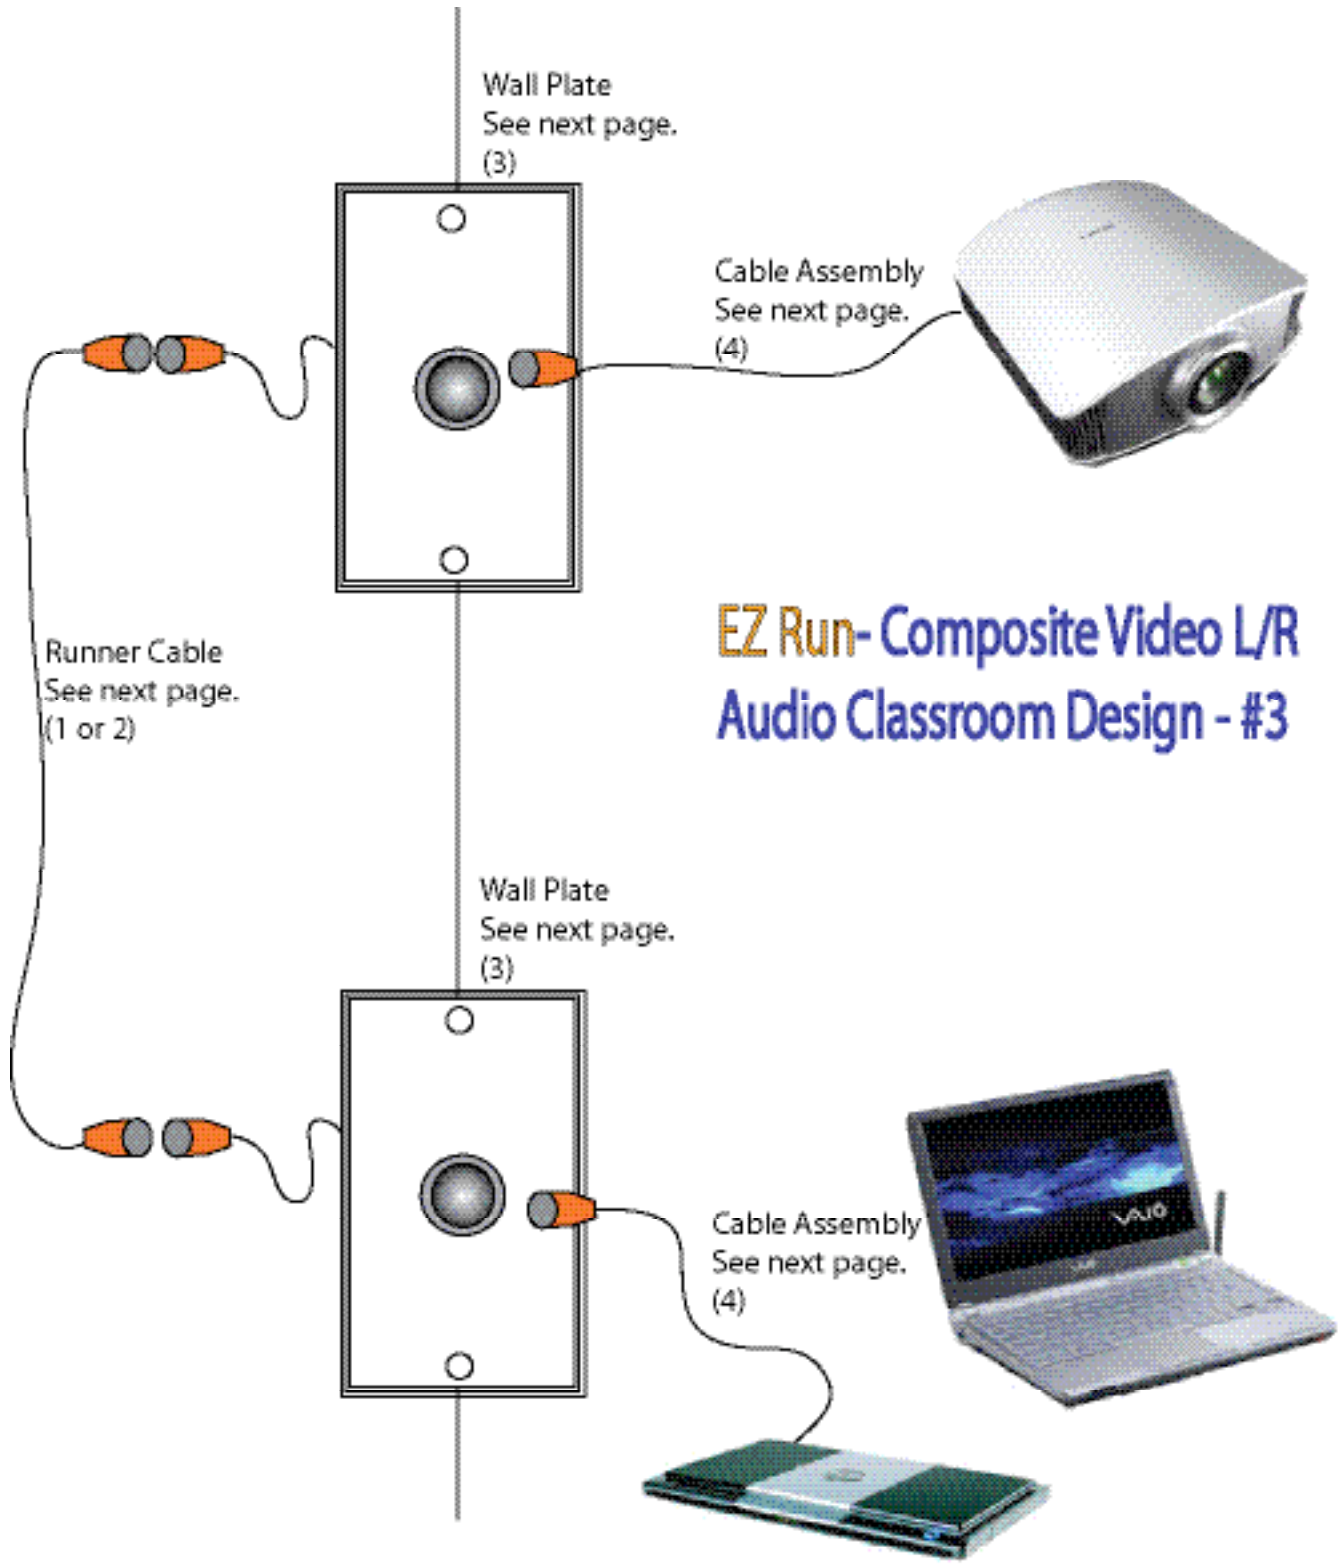

EZ Run- Composite Video L/R Audio Classroom Design - #3

Runner Cable

Catalog No.	Description	Lengths (ft)
1 CN-EZ01B-xx	AV- Component Video Runner Cable Non-Plenum	Replace xx with: 15, 25, 35, 50, 75, 100, 125, 150
2 CN-EZ02B-xx	AV- Component Video Runner Cable Plenum	Replace xx with: 15, 25, 35, 50, 75, 100, 125, 150