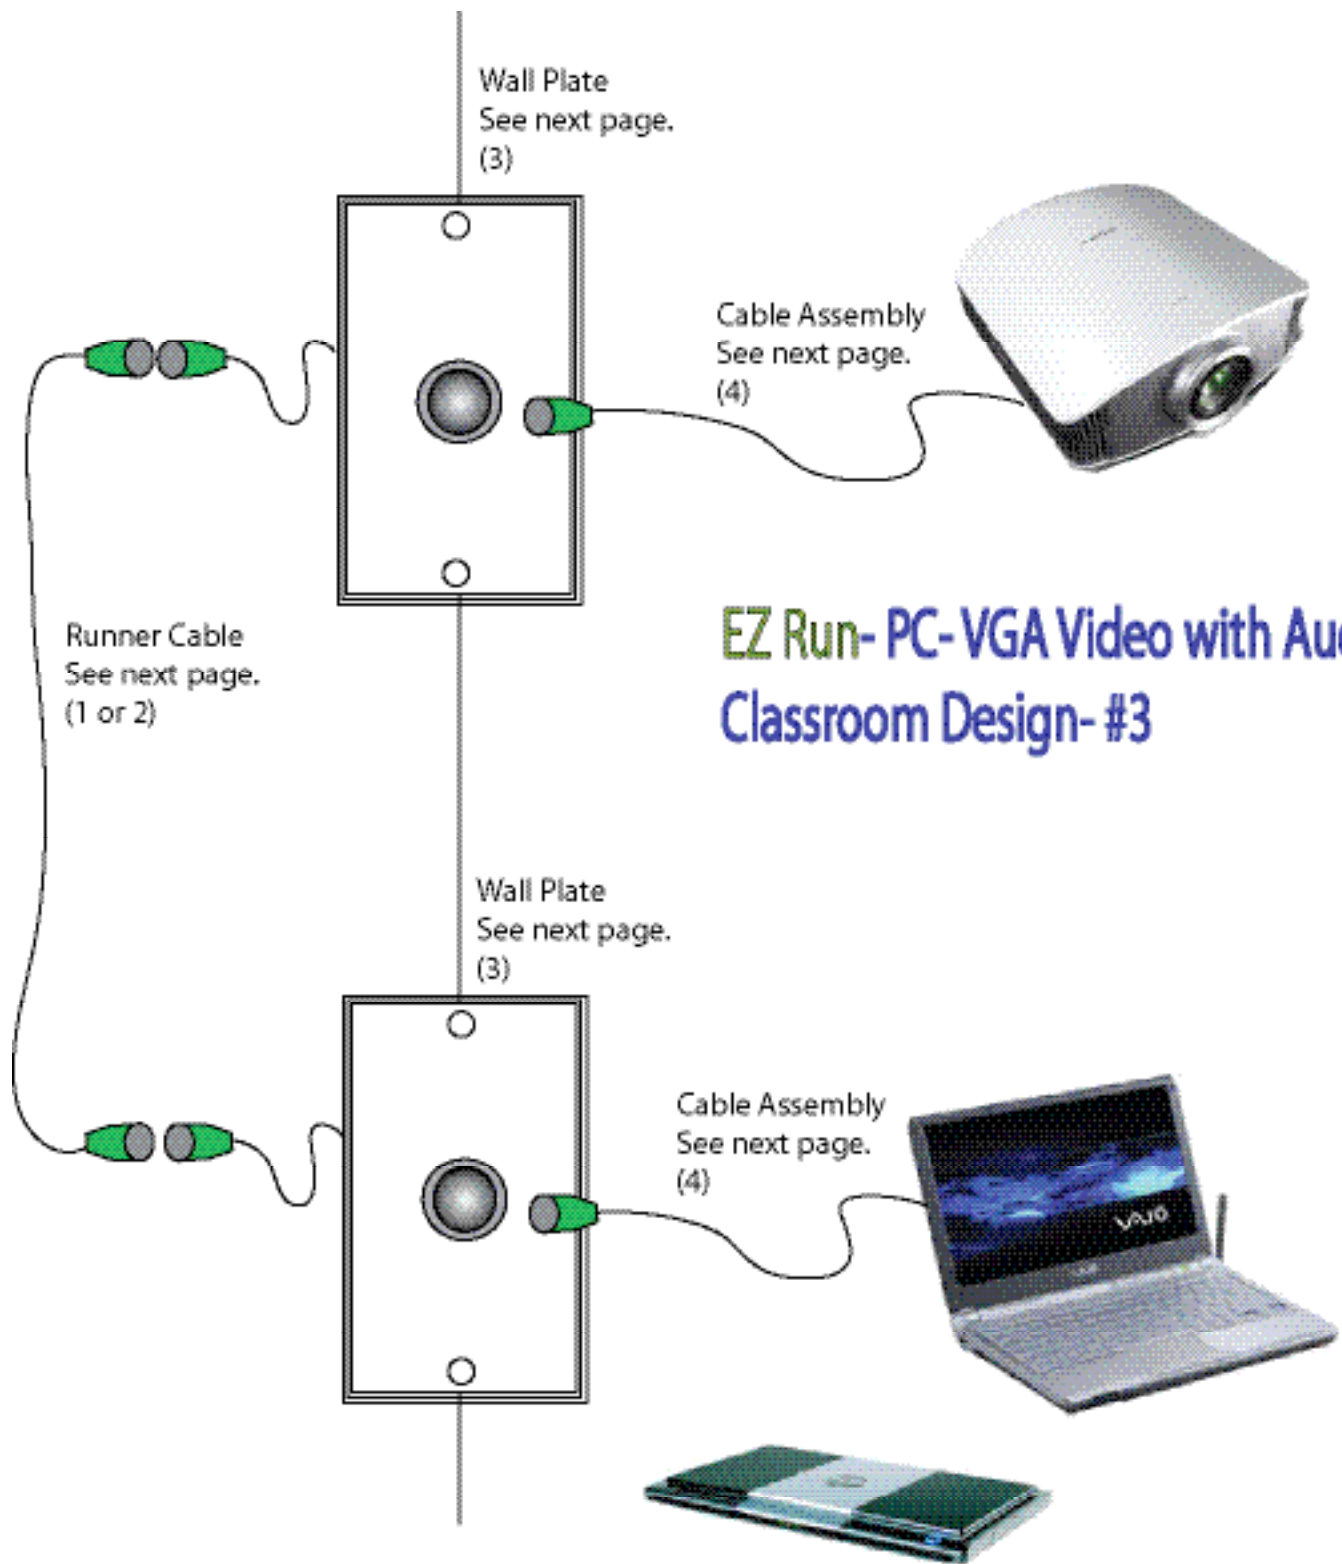

Wall Plate

Catalog No.	Description
3 CN-EZHD1535-FP	White- HD15 (VGA) + 3.5mm Audio- Din 14 Pigtail

Cable Assemblies

Catalog No.	Description
4 CN-HDVGAAP-xx	VGA with 3.5mm Audio - use with CN-EZHD1535-FP 6,10,25 ft.