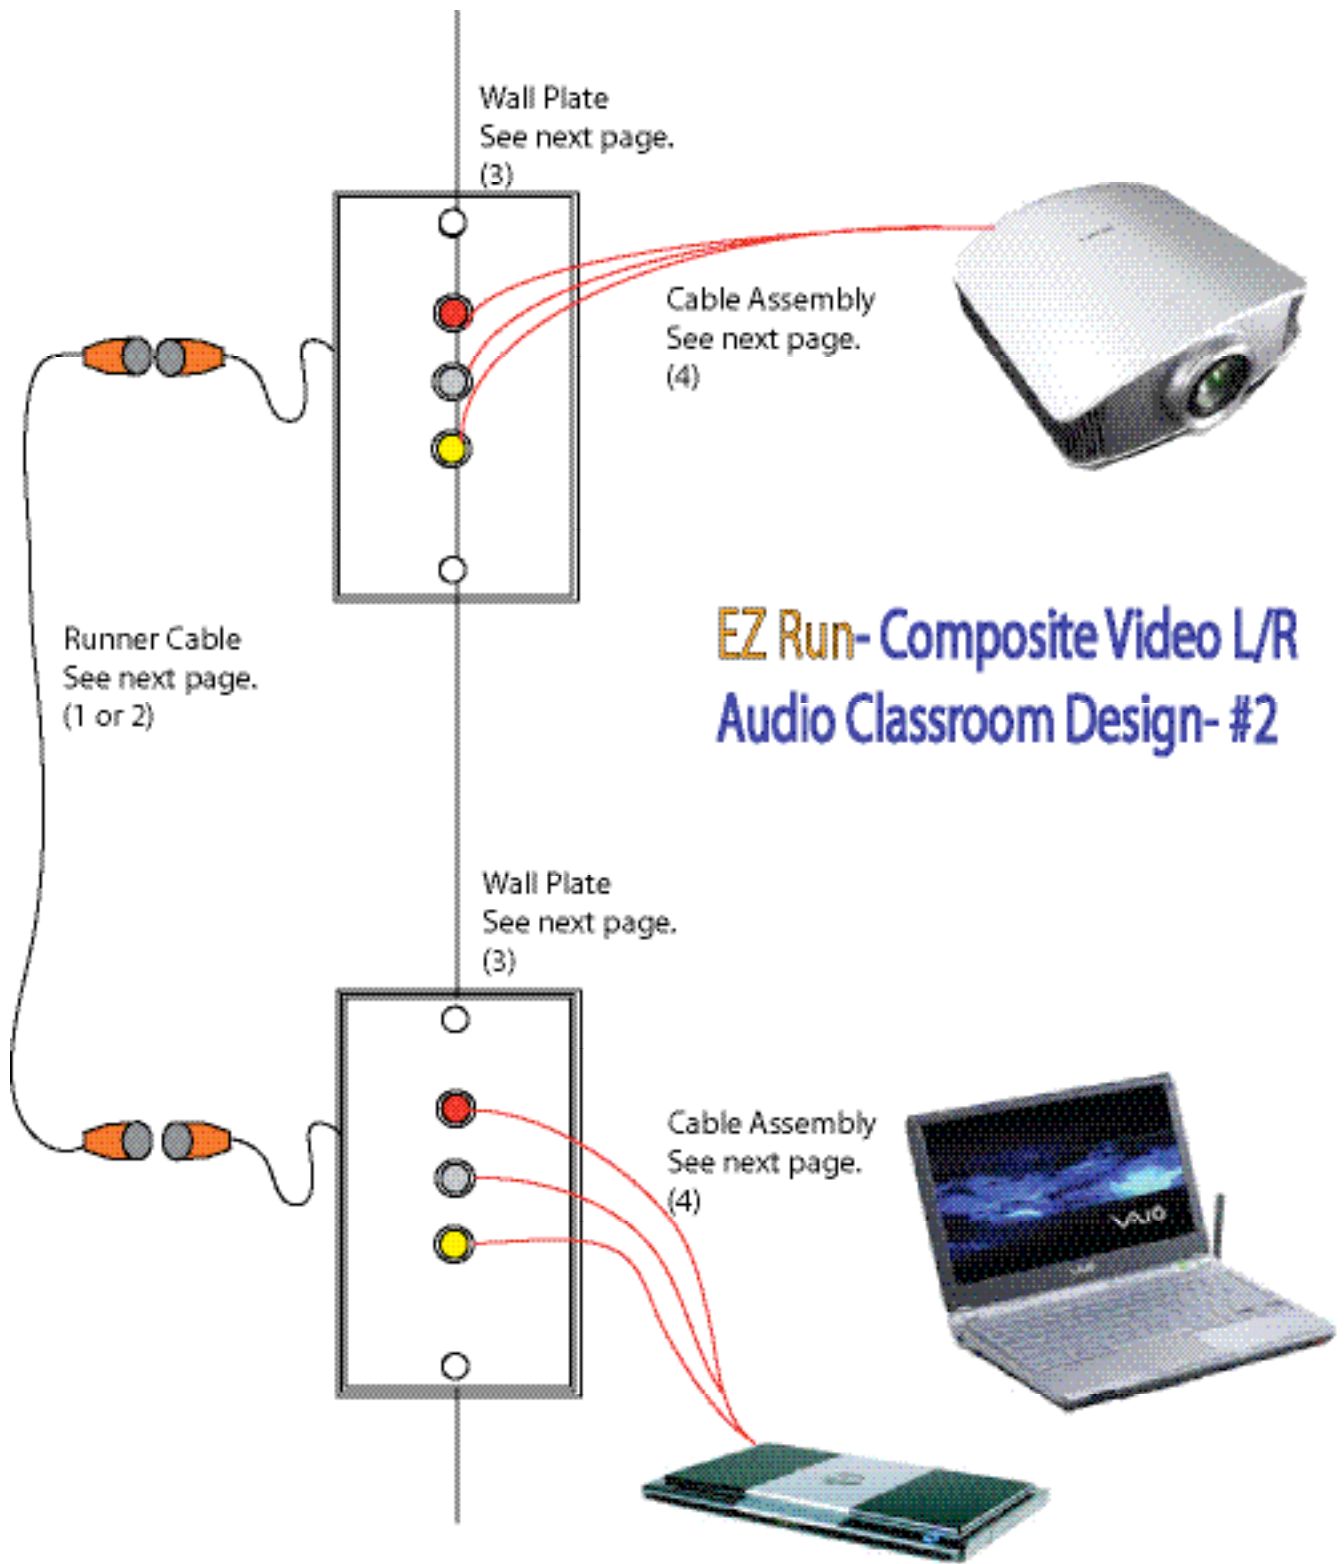

Wall Plate

Catalog No.	Description
3 CN-EZRWY-FP	White- Composite V- L/R Audio- Din 14 Pigtail
4 CN-EZD14B-FP	White- Din 14 Female- to Din 14 Pigtail

Cable Assemblies

Catalog No.	Description
5 CN-ERCA-AV-xx	Composite V-L/R Audio use with CN-EZRWY-FP - 3,6,12 ft.
6 CN-EZRWY-xx	Adapter Cable: use with CN-EZD14B-FP 1, 3, 6, 10 ft.