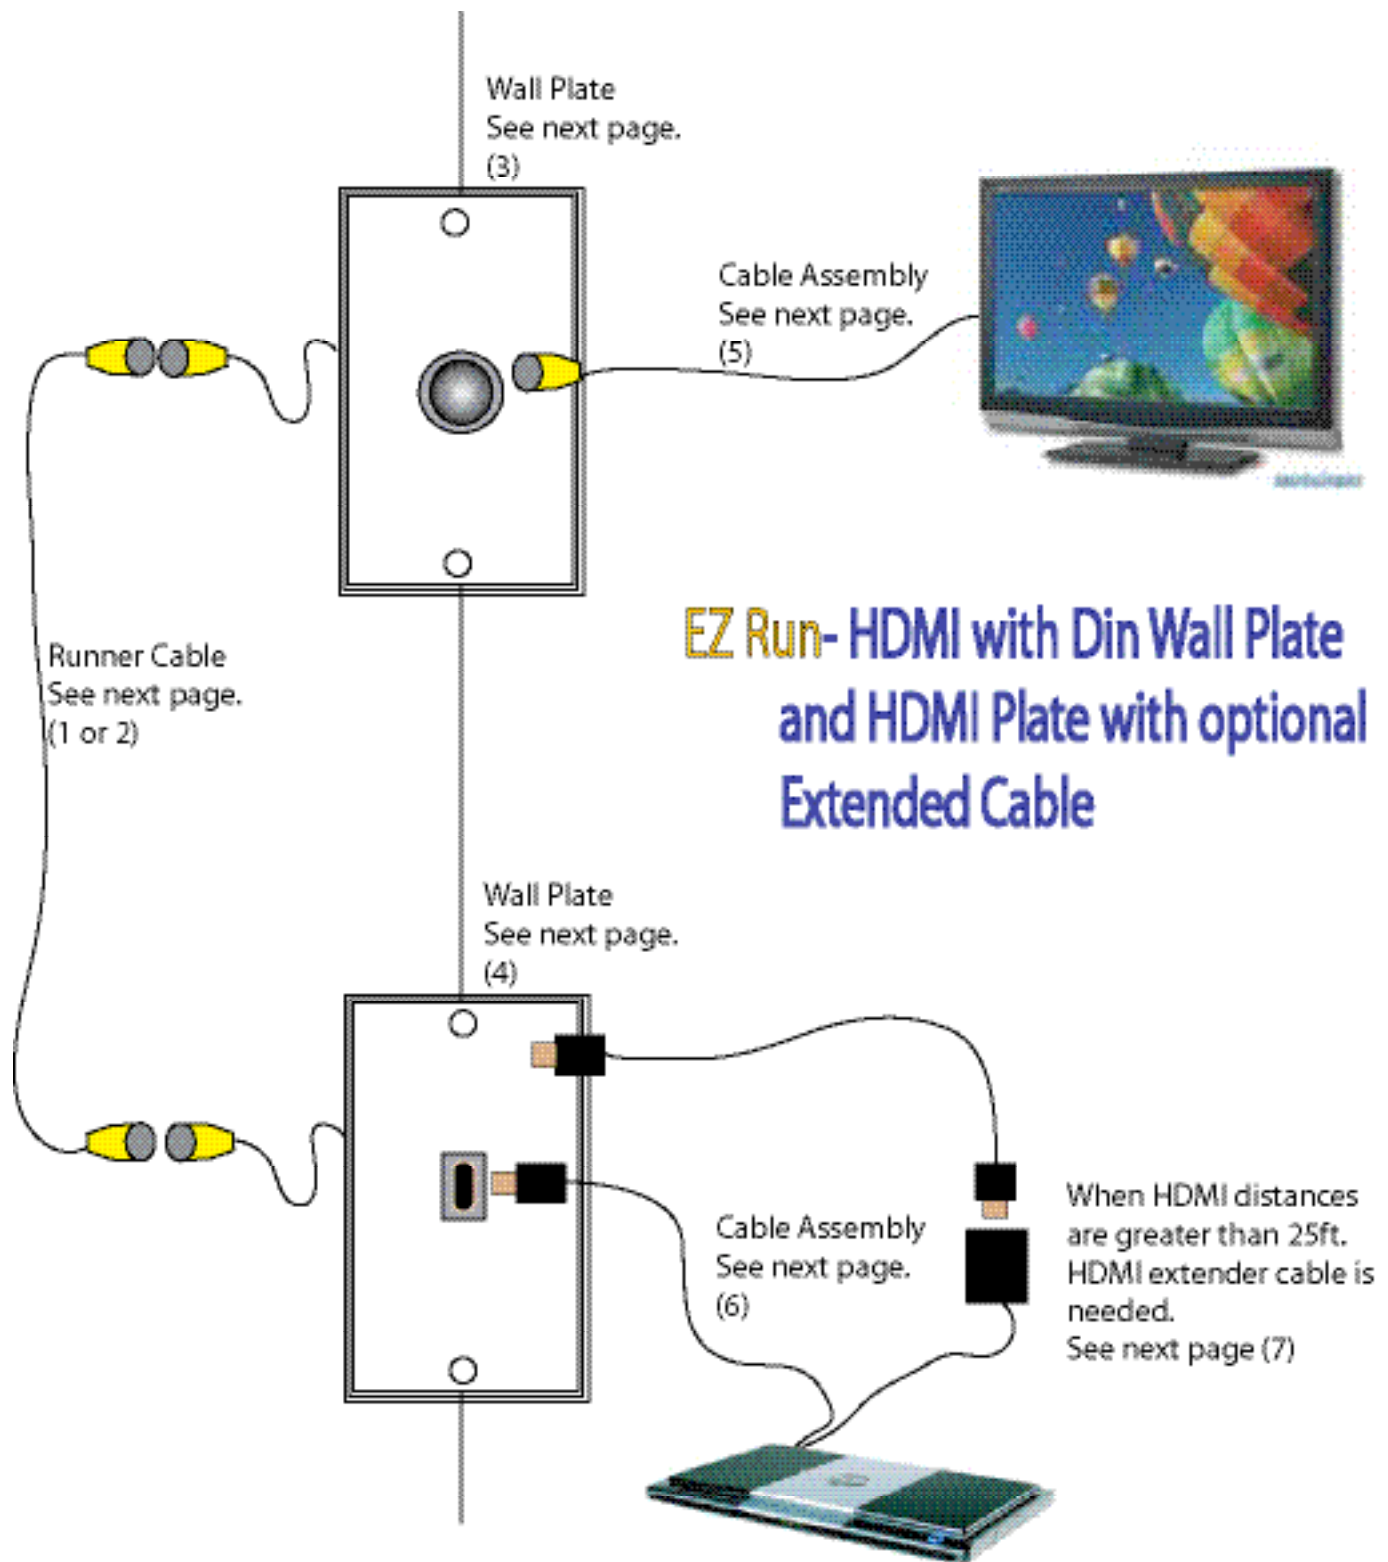

**EZ Run-HDMI with Din Wall Plate
and HDMI Extender
Wall Plate**

Runner Cable

Catalog No.	Description	Lengths (ft)
1 CN-EZ01C-xx	HDMI Runner Cable Non-Plenum	Replace xx with: 15, 25, 35, 50, 75, 100, 125, 150
2 CN-EZ02C-xx	HDMI Runner Cable Plenum	Replace xx with: 15, 25, 35, 50, 75, 100, 125, 150

Wall Plate

Catalog No.	Description
4 CN-EZD19-FP	HDMI- DIN 19 PIN
5 CN-EQL-FF-FA-B	HDMI- FACE PLATE WITH EXTENDER BUILT IN

Cable Assemblies

Catalog No.	Description
3,6 CN-EZHDMI-xx	HDMI to Din 19 Pin Assembly 1, 3, 6, 10 ft
7 CN-HDMIUL-xxm	HDMI to HDMI Assembly 2,3,6,8,10,12,15,20 meters

EZ Run- HDMI with Din Wall Plate and HDMI Plate with optional Extended Cable

Runner Cable

Catalog No.	Description	Lengths (ft)
1 CN-EZ01C-xx	HDMI Runner Cable Non-Plenum	Replace xx with: 15, 25, 35, 50, 75, 100, 125, 150
2 CN-EZ02C-xx	HDMI Runner Cable Plenum	Replace xx with: 15, 25, 35, 50, 75, 100, 125, 150

Wall Plate

Catalog No.	Description
3 CN-EZD19-FP	HDMI- DIN 19 PIN
4 CN-EZHDMI-FP	HDMI- FACE PLATE

Cable Assemblies

Catalog No.	Description
5 CN-EZHDMI-xx	HDMI to Din 19 Pin Assembly 1, 3, 6, 10 ft
6 CN-HDMIUL-xxm	HDMI to HDMI Assembly 2,3,6,8,10,12,15,20 meters
7 CN-EQL-MF-xx	HDMI EXTENDER CABLE 1 ft - Standard- Custom Lengths upon Request