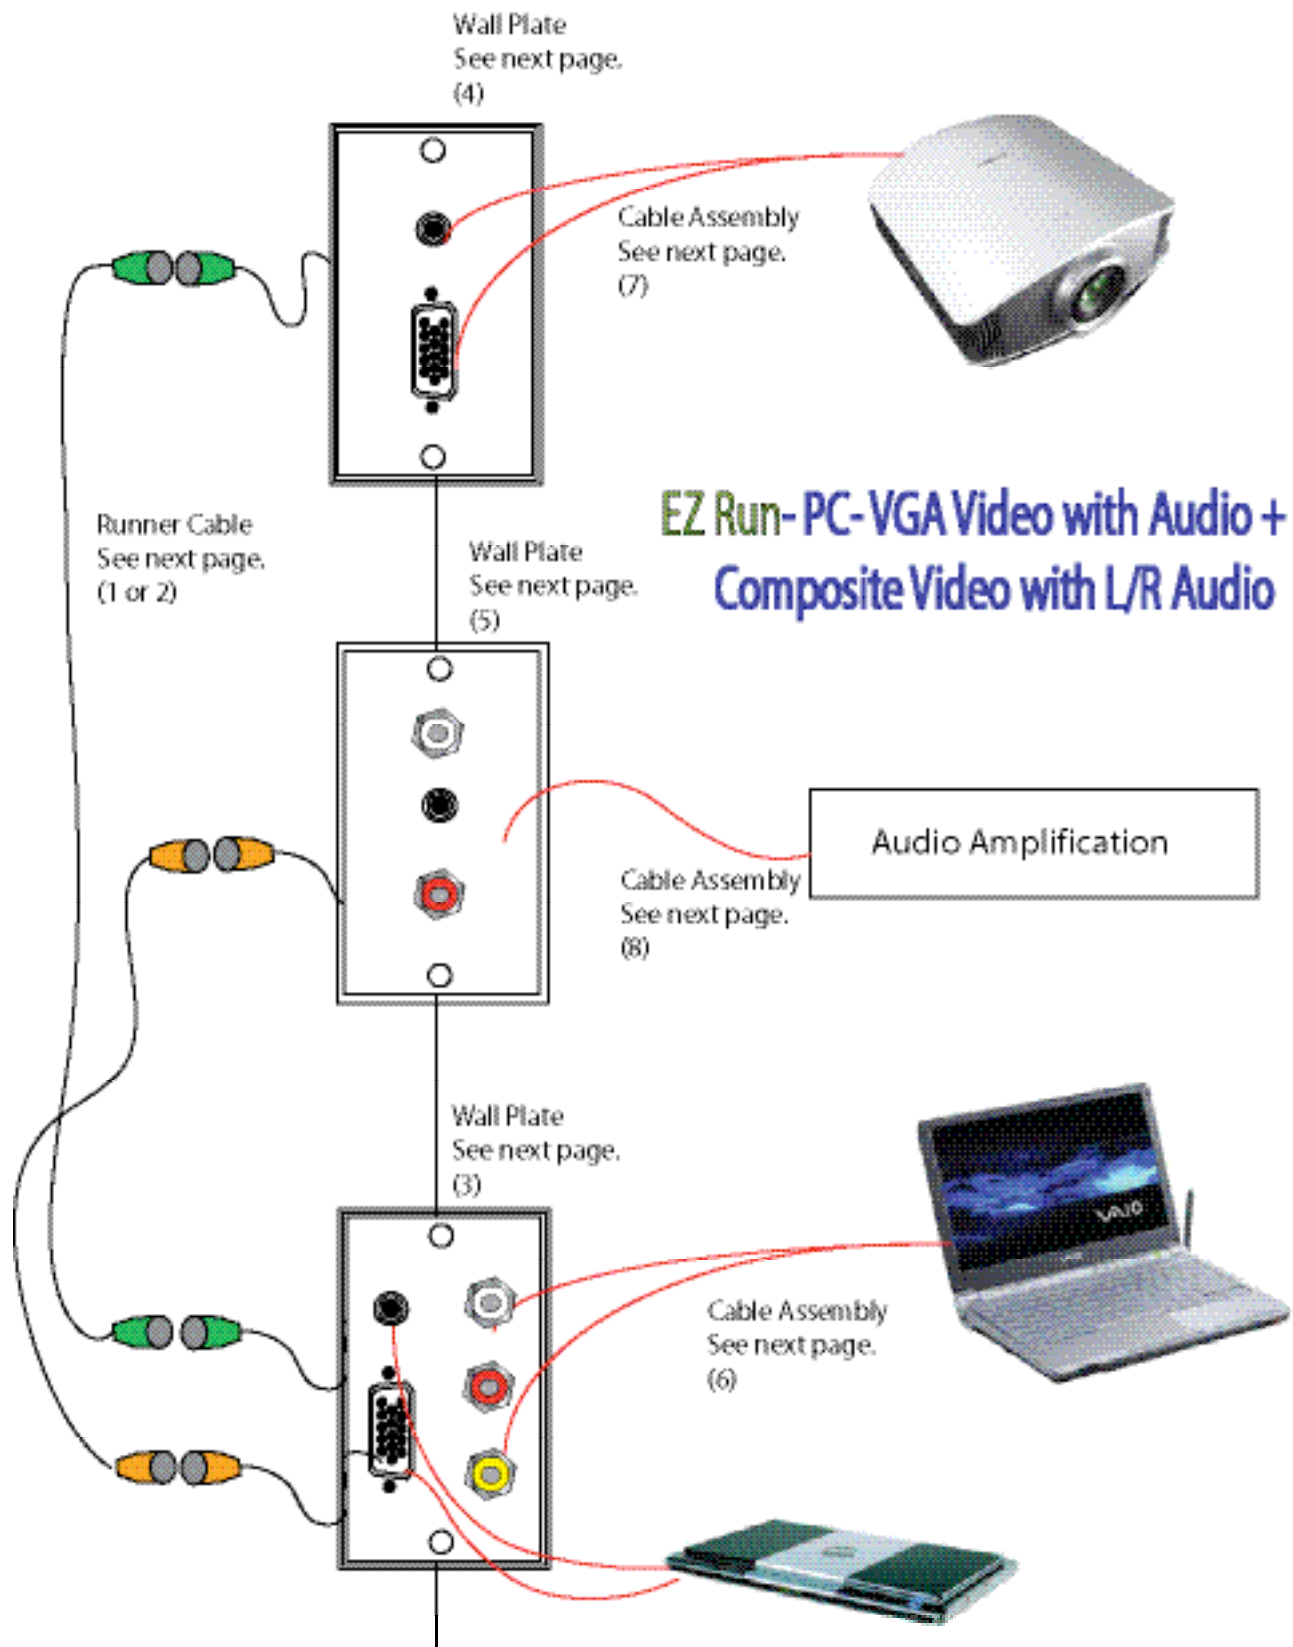

EZ Run- Composite Video L/R Audio Classroom Design - #3

Runner Cable

Catalog No.	Description	Lengths (ft)
1 CN-EZ01B-xx	AV- Component Video Runner Cable Non-Plenum	Replace xx with: 15, 25, 35, 50, 75, 100, 125, 150
2 CN-EZ02B-xx	AV- Component Video Runner Cable Plenum	Replace xx with: 15, 25, 35, 50, 75, 100, 125, 150

Wall Plate

Catalog No.	Description
3 CN-EZD14B-FP	White- Din 14 Female- to Din 14 Pigtail

Cable Assemblies

Catalog No.	Description
4 CN-EZRWY-xx	Adapter Cable: use with CN-EZD14B-FP 1, 3, 6, 10 ft.

Runner Cable

Catalog No.	Description	Lengths (ft)
1 CN-EZ01B-xx	AV- Component Video Runner Cable Non-Plenum	Replace xx with: 15, 25, 35, 50, 75, 100, 125, 150
1 CN-EZ02B-xx	AV- Component Video Runner Cable Plenum	Replace xx with: 15, 25, 35, 50, 75, 100, 125, 150
Catalog No.	Description	Lengths (ft)
2 CN-EZ01A-xx	UXGA/ PC Runner Cable Non-Plenum	Replace xx with: 15, 25, 35, 50, 75, 100, 125, 150
2 CN-EZ02A-xx	UXGA/ PC Runner Cable Plenum	Replace xx with: 15, 25, 35, 50, 75, 100, 125, 150