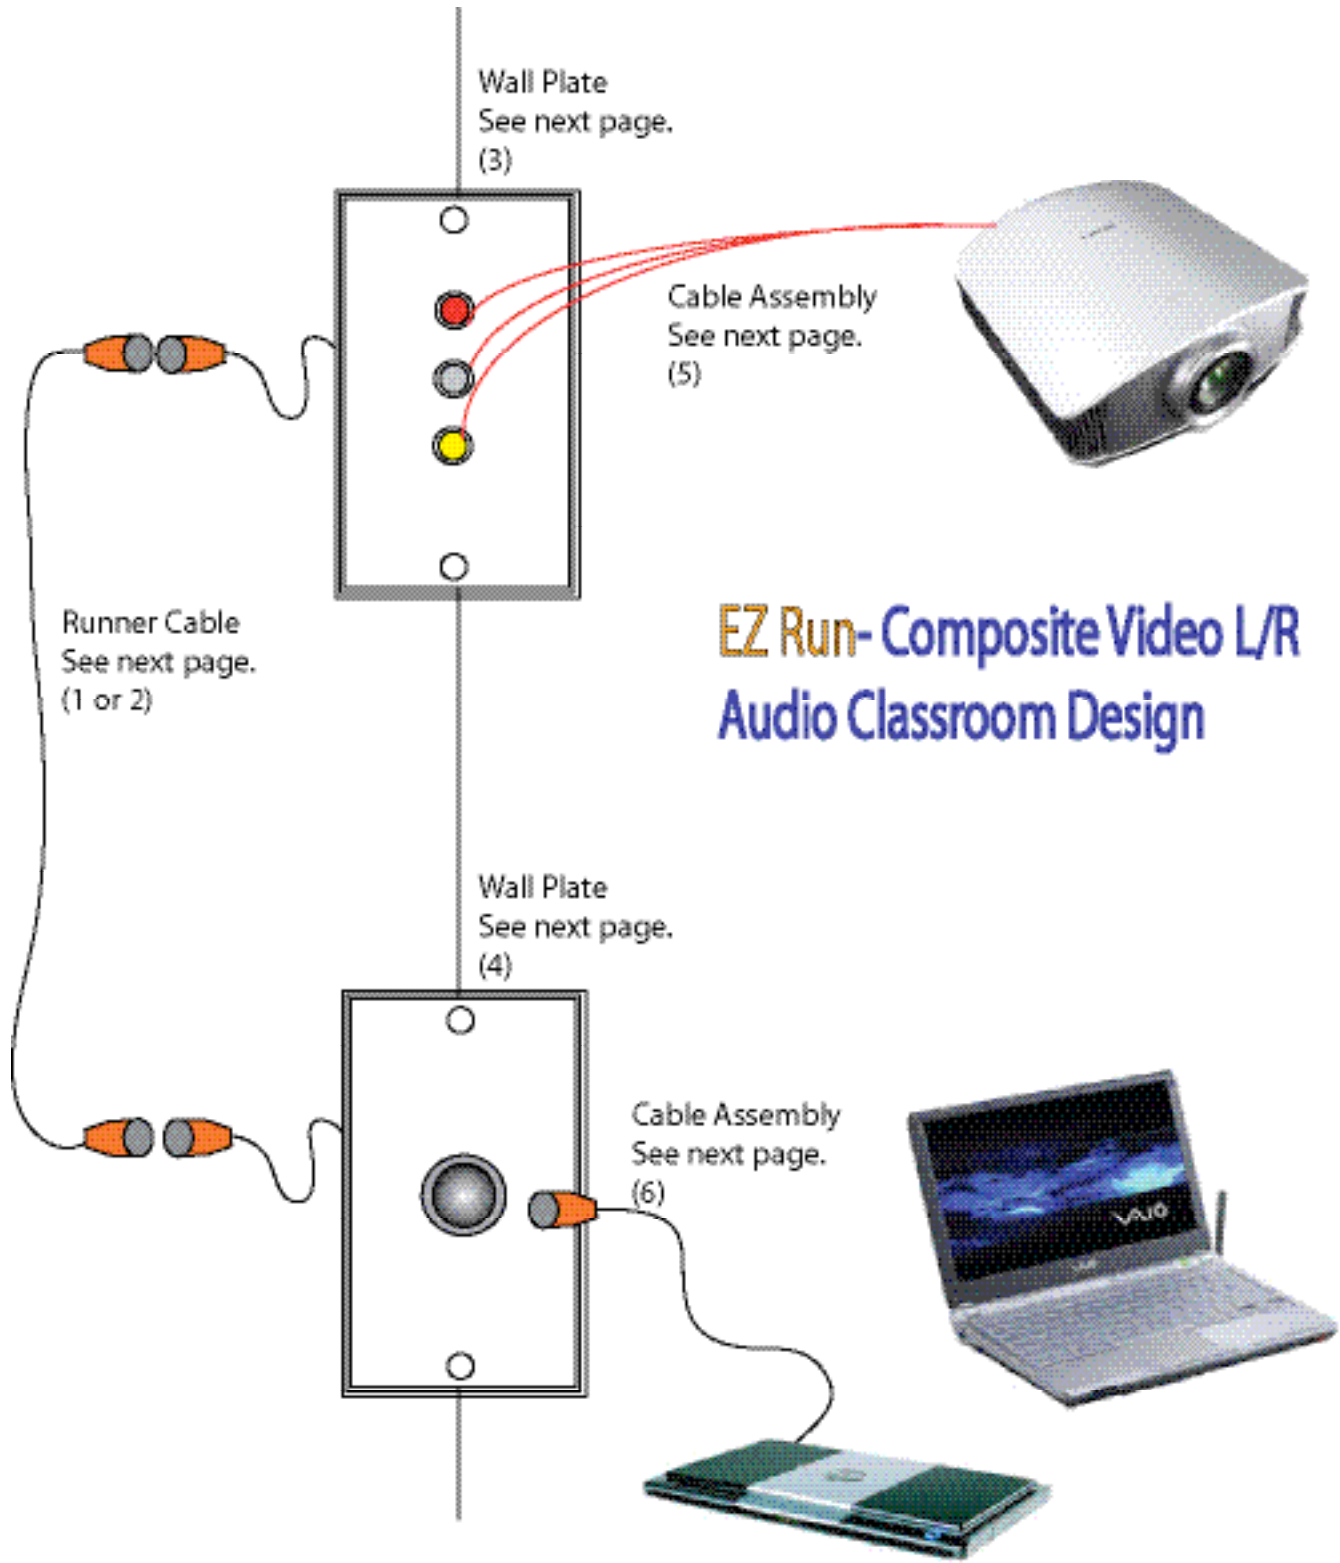

Wall Plate

Catalog No.	Description
3 CN-EZD14A-FP	White- Din 14 Female- to Din 14 Pigtail

Cable Assemblies

Catalog No.	Description
4 CN-EZHD1535M-xx	Adapter Cable: use with CN-EZD14A-FP 1, 3, 6, 10 ft.

EZ Run- Composite Video L/R
Audio Classroom Design