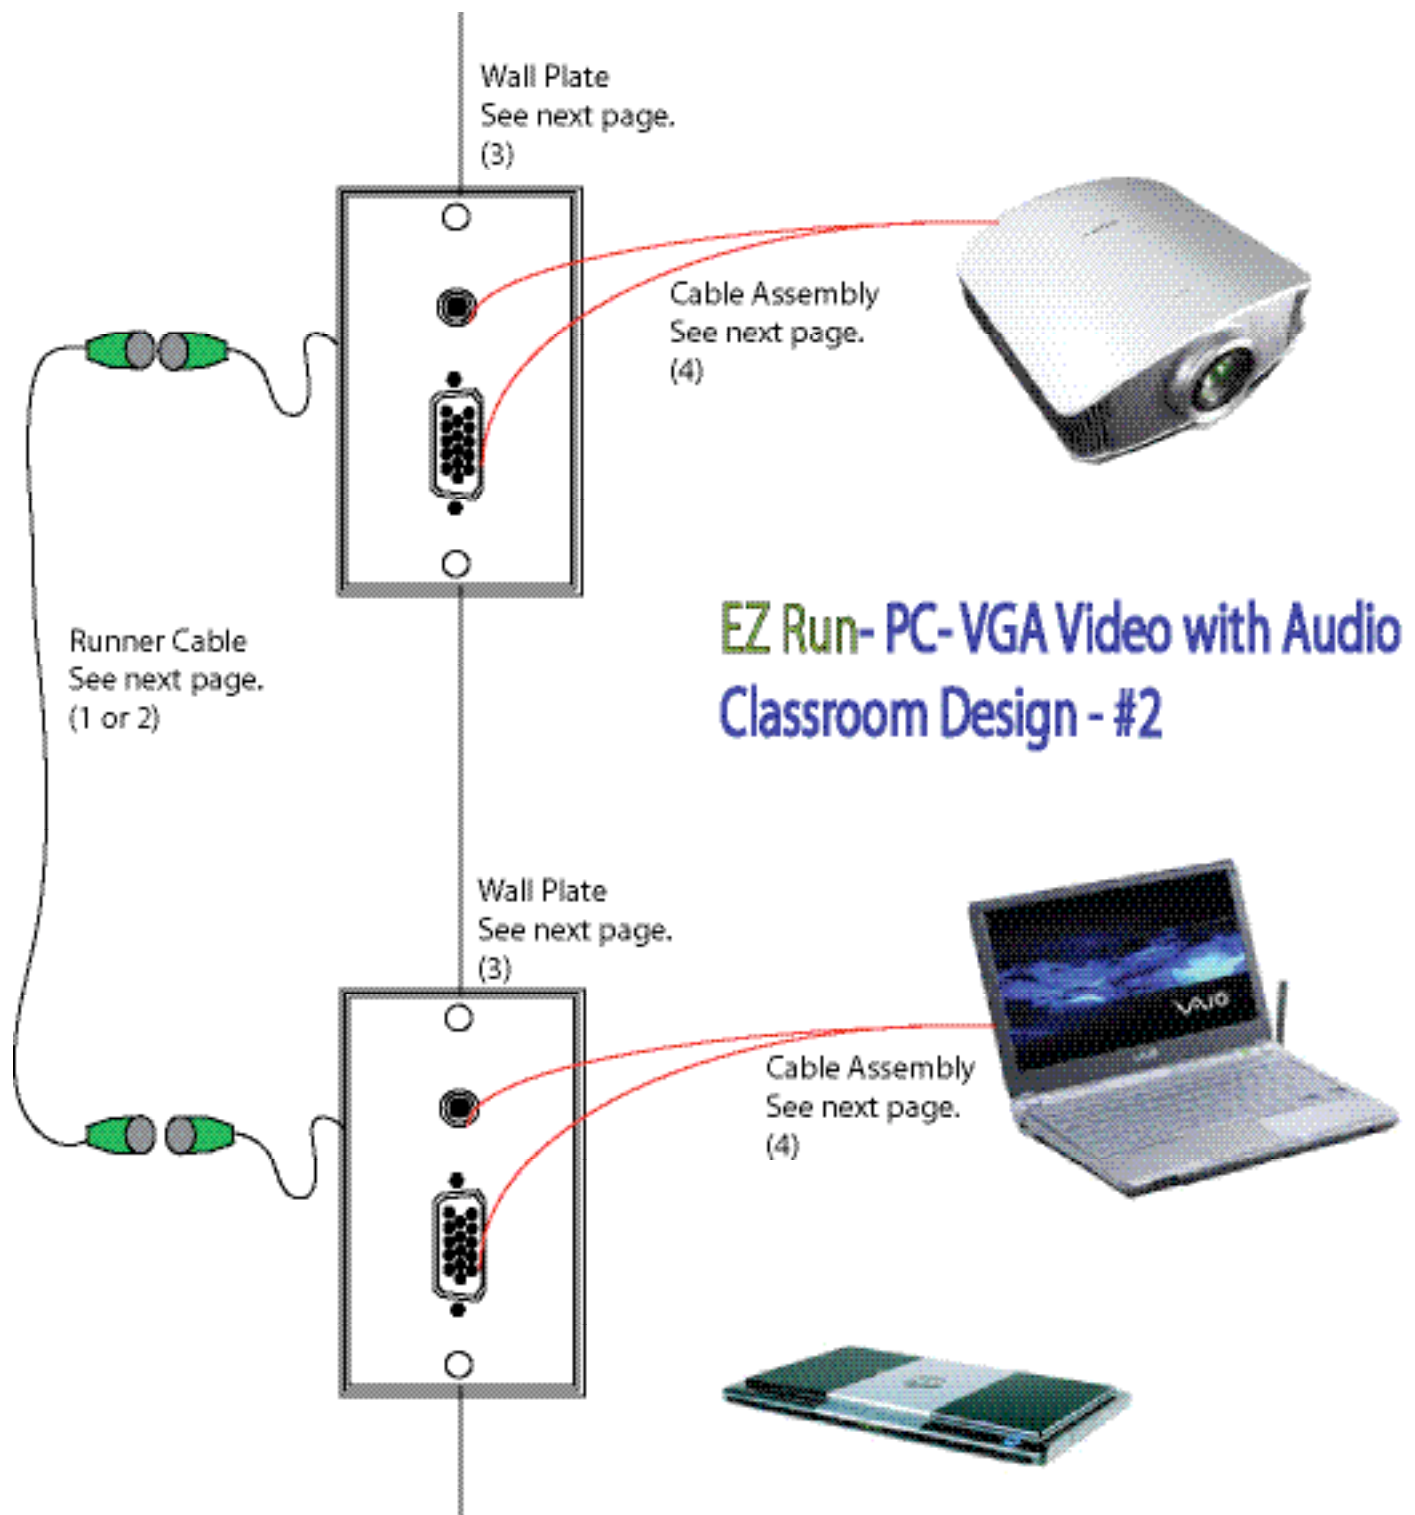

Wall Plate

Catalog No.	Description
3 CN-EZHD1535-FP	White- HD15 (VGA) + 3.5mm Audio- Din 14 Pigtail
4 CN-EZD14A-FP	White- Din 14 Female- to Din 14 Pigtail

Cable Assemblies

Catalog No.	Description
5 CN-HDVGAAAP-xx	VGA with 3.5mm Audio - use with CN-EZHD1535-FP 6,10,25 ft.
6 CN-EZHD1535M-xx	Adapter Cable: use with CN-EZD14A-FP 1, 3, 6, 10 ft.

EZ Run- PC-VGA Video with Audio Classroom Design - #2

Runner Cable

Catalog No.	Description	Lengths (ft)
1 CN-EZ01A-xx	UXGA/ PC Runner Cable Non-Plenum	Replace xx with: 15, 25, 35, 50, 75, 100, 125, 150
2 CN-EZ02A-xx	UXGA/ PC Runner Cable Plenum	Replace xx with: 15, 25, 35, 50, 75, 100, 125, 150