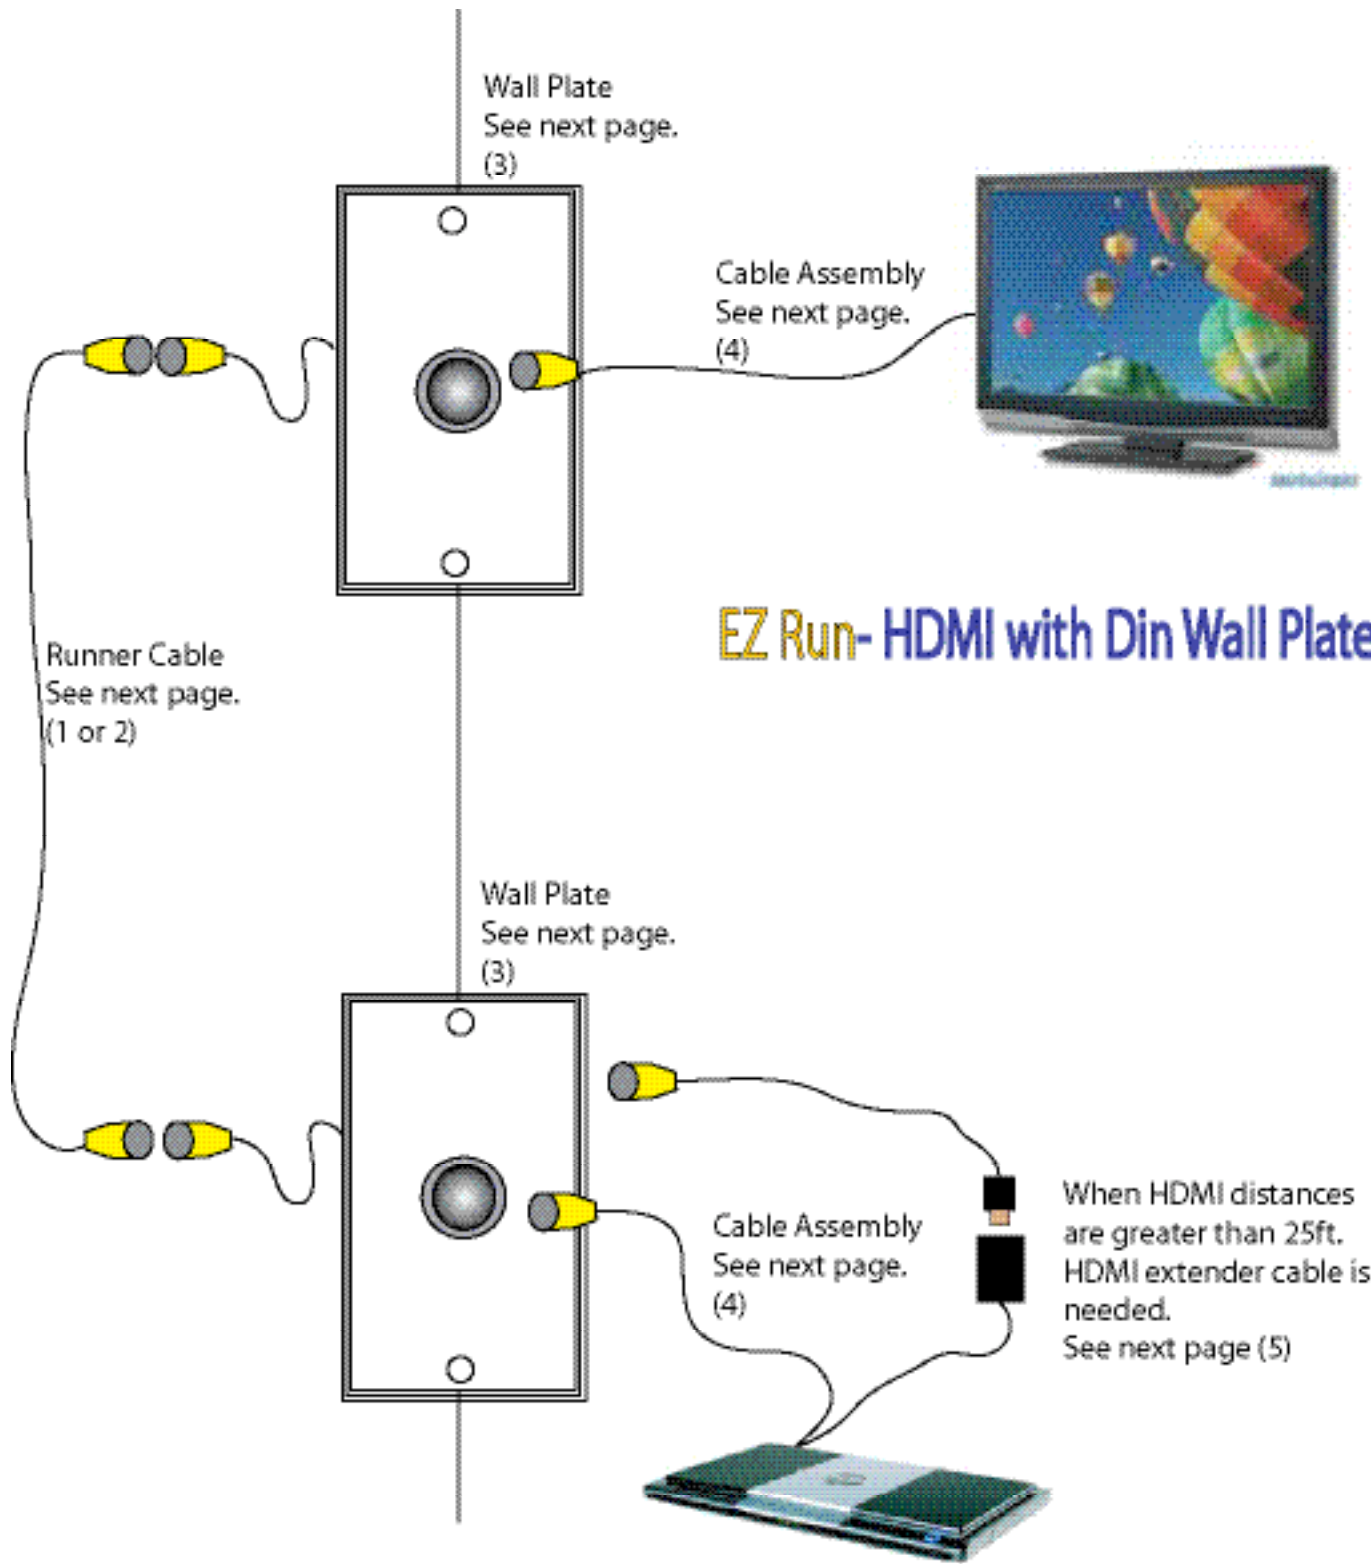

EZ Run- HDMI with Din Wall Plates