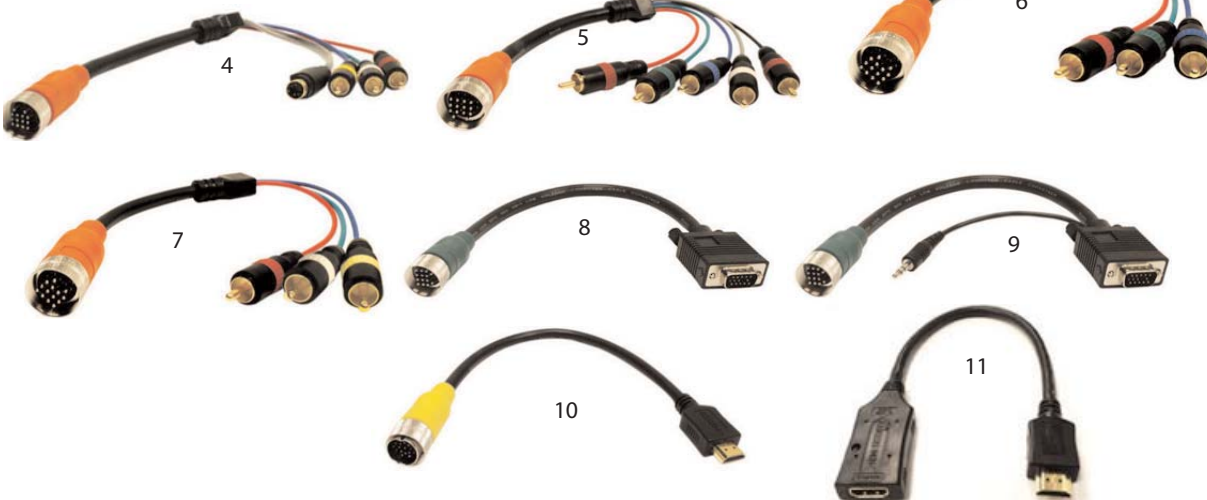

EZ Run Adapter Cables		
Dwg.No	Catalog No.	Description
1	CN-EZ5BNC-xx	5 BNC to D14- Or
2	CN-EZ3BNC-xx	3 BNC to D14- Or
3	CN-EZ4RCA-xx	4 RCA (RGB + Digital Audio) to D14- Or
4	CN-EZMD4-xx	3 RCA (YWR)+ S-Video to D14- Or
5	CN-EZ5RCA-xx	5 RCA (RGB + Stereo Audio) to D14- Or
6	CN-EZRGB-xx	3 RCA (RGB) to D14- Or
7	CN-EZRWY-xx	3 RCA (YWR) to D14- Or
8	CN-EZHD15-xx	HD15(RGBHV) to D14- Gn
9	CN-EZHD1535M-xx	HD15 + 3.5mm Audio to D14- Gn
10	CN-EZHDMI-xx	HDMI to D19- Ye
11	CN-EQL-MF-1	HDMI Extender Cable 1ft.Cable

Replace xx with:
1, 3, 6, 10 (ft)

• 800-245-4964 • www.westpenn-wpw.com