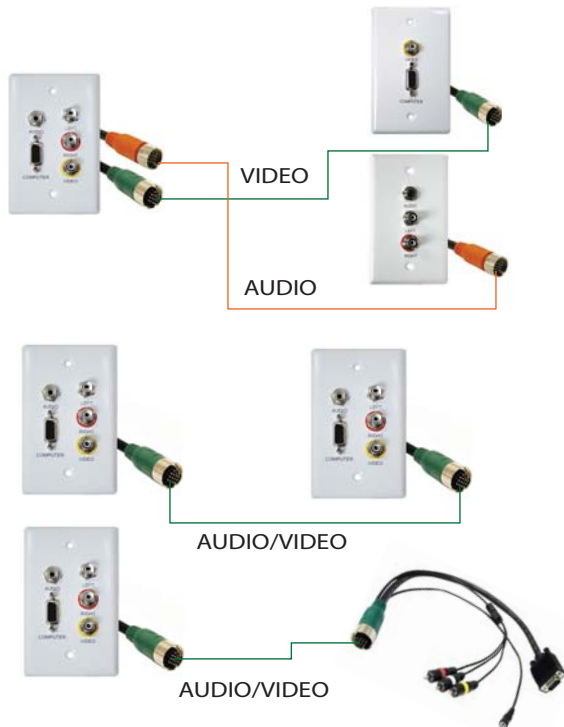

CN-VACP-1-xx

• 800-245-4964 • www.westpenn-wpw.com