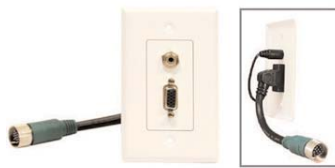

EZ Run Cables- UXGA / PC	
CN-EZ01A-xx	Non-Plenum UXGA /PC Replace xx with 15,25,35,50,75,100,125,150
CN-EZ02A-xx	Plenum UXGA/PC Replace xx with 15,25,35,50,75,100,125,150

Pro-AV EZ Run Cables

EZ Run Cables- AV- Component Video	
CN-EZ01B-xx	Non-Plenum AV-Component Video Replace xx with 15,25,35,50,75,100,125,150
CN-EZ02B-xx	Plenum AV-Component Video Replace xx with 15,25,35,50,75,100,125,150

HDMI EZ Run Cables

EZ Run Cables- AV- Component Video	
CN-EZ01C-xx	Non-Plenum HDMI Replace xx with 15,25,35,50,75,100,125,150
CN-EZ02C-xx	Plenum HDMI Replace xx with 15,25,35,50,75,100,125,150

Notes: HDMI CABLE LENGTHS GREATER THAN 25 FT. WILL REQUIRE HDMI EXTENDERS