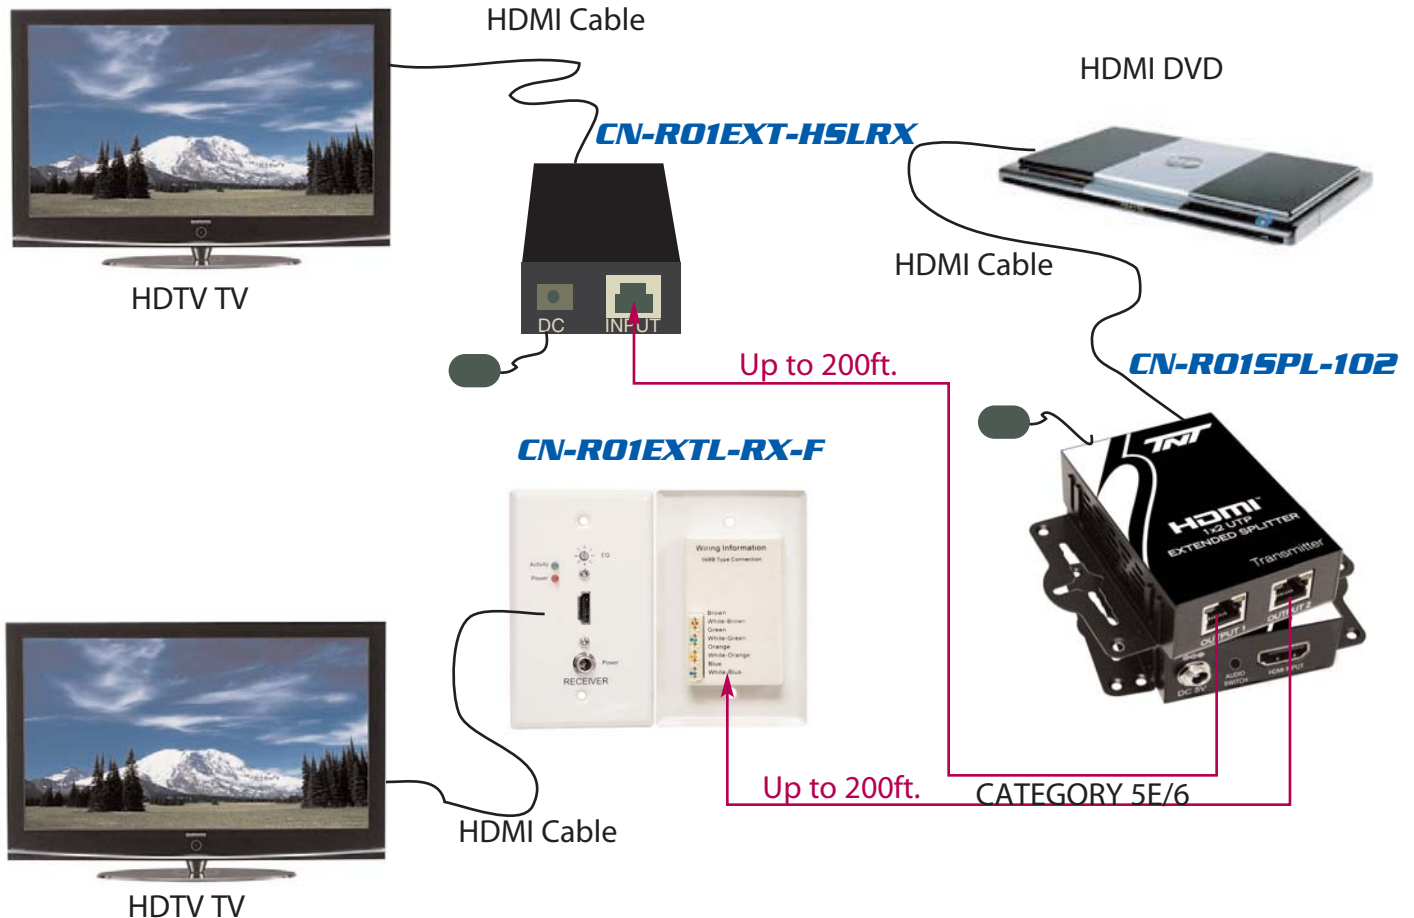

ACTIVE/LONG DISTANCE DIAGRAM

800-245-4964 • www.westpenn-wpw.com