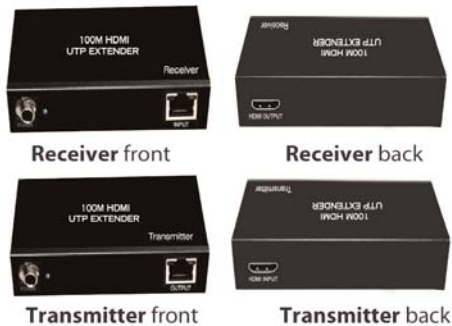

CN-R014EXT-VA

COMING SOON!

HDMI Extender

- Extends uncompressed HDMI signal distance up to 100 meters for Blu-ray 1080/60p, 48-bit RGB deep color, 4K x 2K resolution, 3D Ready
- Support up to 7.1-channel surround sound audio dts HD, Dolby TrueHD
- HDCP compliant
- EDID learning ability on transmitter for active application
- Detachable surface mount brackets included

800-245-4964 • www.westpenn-wpw.com