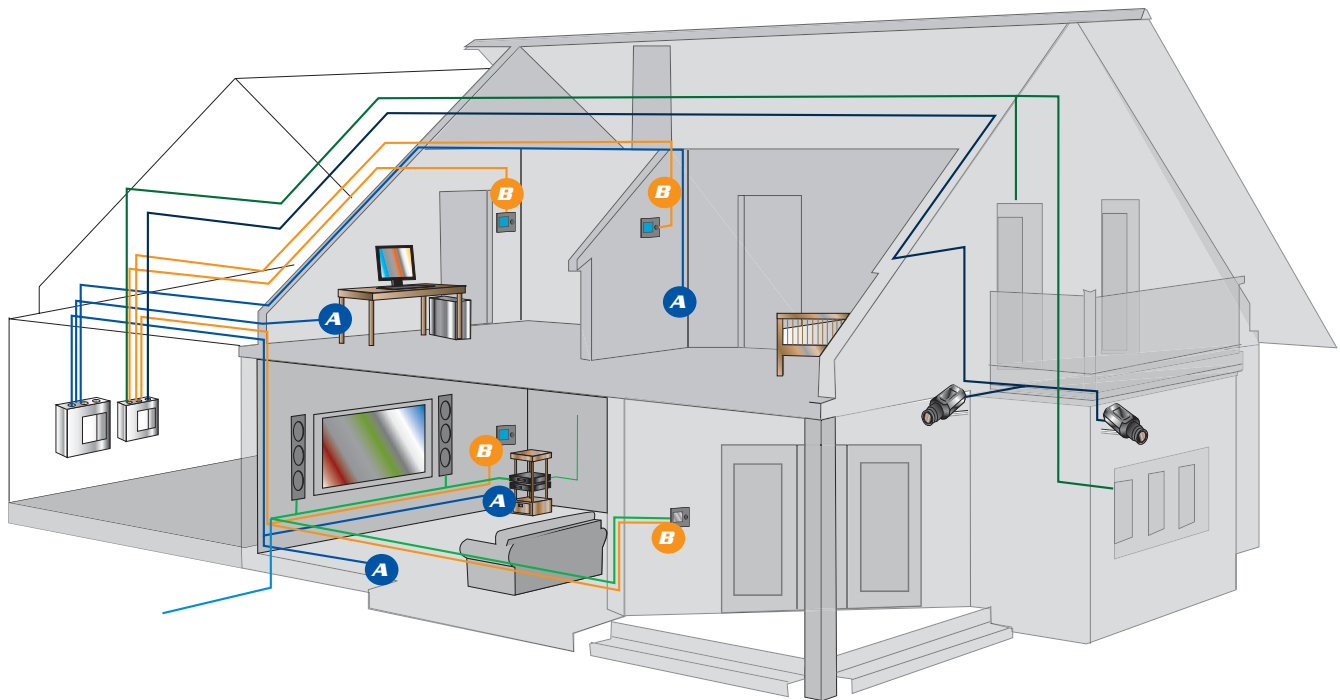

# Residential & Media Control Cables

**In the home.** Low voltage install cables are commonly linked to expansive commercial developments. The reality is more residential properties are requiring structured cables that exceed the TIA/EIA 570 Standards. West Penn Wire meets the need through home structured cabling, media control, high flex speaker cables and keypad audio control cables.

## **HOME AUTOMATION**

The interoperation of devices and sub-systems in the home (based on events, schedules, user action etc.) to increase the safety, convenience, or comfort of the home.