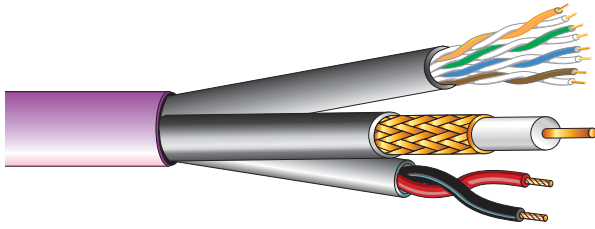

Media Control Cables

Rating:

- NEC Type CM
- (UL) Listed
- Flame Rating: UL1685

Media Control Cable Specialized Control Systems

Applications:

Indoor for:

- Home Control Systems
- Commercial Control Systems
- Sound and Audio

Standard pool size 1000ft.

Catalog No.	Cable Description	Overall Jacket & Cable O.D.	Jacket Color
		Inches	
C2415 CM	1- 77350 Media Control Cable (Yellow Jacket) + 1- 4 Pair 24 AWG Category 5E Cable (Gray Jacket) Overall PVC Jacket	PVC Jkt. .485	Yellow
C2425 CM	1- 77350 Media Control Cable (Yellow Jacket) + 2- 4 Pair 24 AWG Category 5E Cable (Pink and Gray Jacket) Overall PVC Jacket	PVC Jkt. .500	Yellow
E1854 CM	1- Control Cable (2 Cond 18 Awg. Unshielded) Gray Jacket + 1- 4 Pair 24 AWG Category 5E Cable (Pink Jacket) + 1- CCTV Cable -RG59/U - 20 AWG Foam Dielectric 95% Bare Copper Braid (Black Jacket) Elan Via! Cable	PVC Jkt. .579	Violet

800-245-4964 • www.westpenn-wpw.com