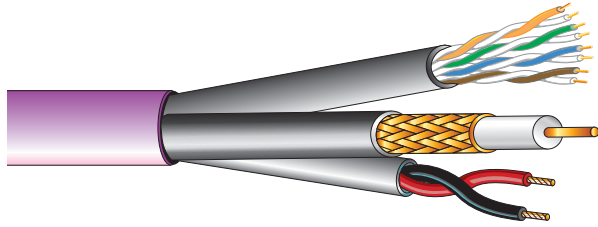

Media Control Cables

Media Control Cable Specialized Control Systems

Applications:

Indoor for:

- Home Control Systems
- Commercial Control Systems
- Sound and Audio

Rating:

- NEC Type CM
- (UL) Listed
- Flame Rating: UL1685

Standard spool size 1000ft.

Catalog No.	Cable Description	Overall Jacket & Cable O.D.	Jacket Color
		Inches	
C2415 CM	1- 77350 Media Control Cable (Yellow Jacket) + 1- 4 Pair 24 AWG Category 5E Cable (Gray Jacket) Overall PVC Jacket	PVC Jkt. .485	Yellow
C2425 CM	1- 77350 Media Control Cable (Yellow Jacket) + 2- 4 Pair 24 AWG Category 5E Cable (Pink and Gray Jacket) Overall PVC Jacket	PVC Jkt. .500	Yellow
E1854 CM	1- Control Cable (2 Cond 18 Awg. Unshielded) Gray Jacket + 1- 4 Pair 24 AWG Category 5E Cable (Pink Jacket) + 1- CCTV Cable -RG59/U - 20 AWG Foam Dielectric 95% Bare Copper Braid (Black Jacket) Elan Via! Cable	PVC Jkt. .579	Violet