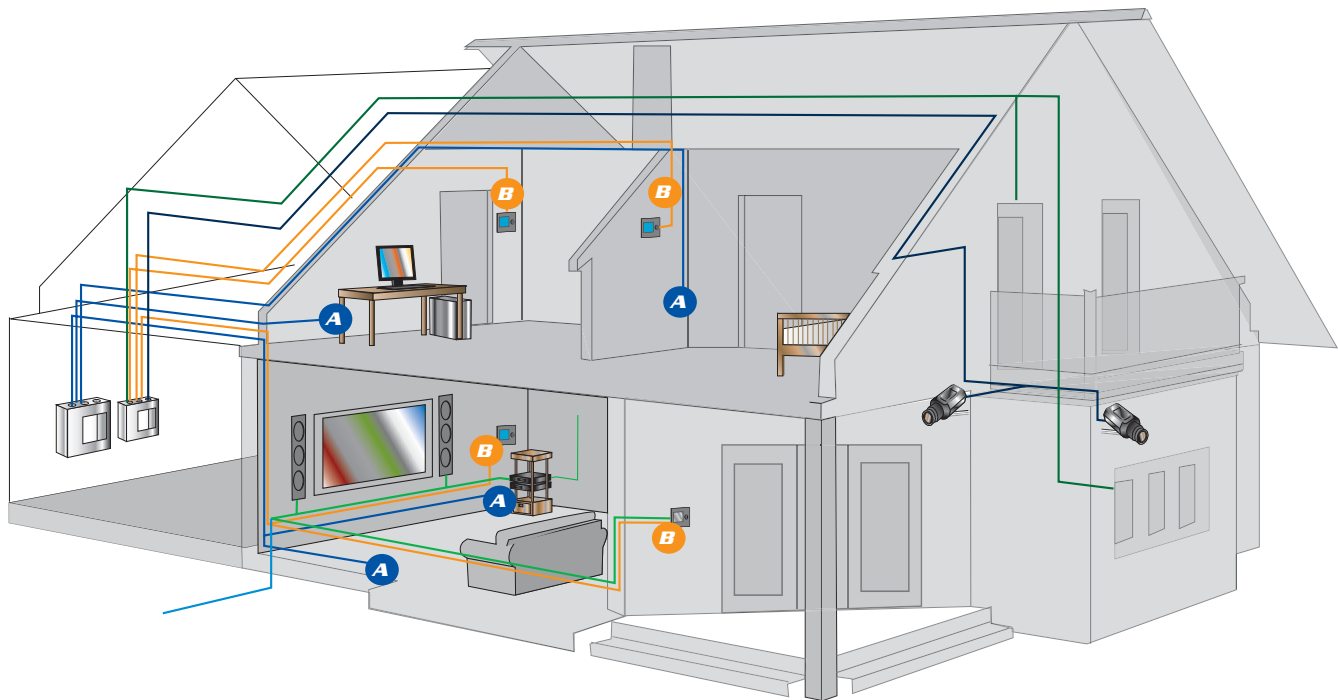

# Residential & Media Control Cables

**In the home.** Low voltage install cables are commonly linked to expansive commercial developments. The reality is more residential properties are requiring structured cables that exceed the TIA/EIA 570 Standards. West Penn Wire meets the need through home structured cabling, media control, high flex speaker cables and keypad audio control cables.