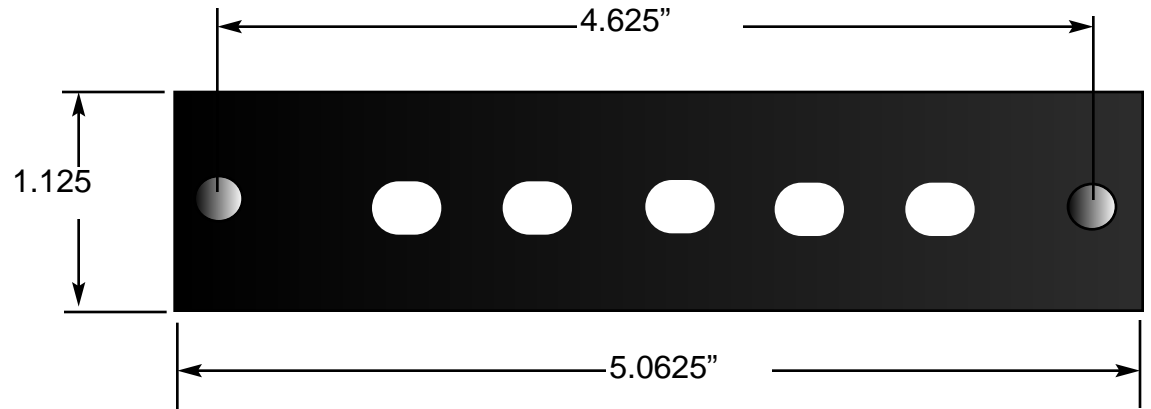

COAXIAL BNC ADAPTOR PLATES

BNC ADAPTOR PLATES	
FI-ADPBNC	SNAP IN ADAPTOR PLATE, 5 FEMALE TO FEMALE BNC LOADED
FI-ADPBISO	SNAP IN ADAPTOR PLATE, 5 BNC ISOLATED LOADED
FI-ADPBNCE	SNAP IN ADAPTOR PLATE, 5 POSITION BNC EMPTY

NOTE:

• THE FI-ADP ADAPTOR PLATES ARE DESIGNED FOR WEST PENN WIRE WALL MOUNT AND RACK MOUNT ENCLOSURES:

- FI-RM24
- FI-RM48
- FI-RM72

- FI-WM12
- FI-WM24
- FI-WM48
- FI-WM100

WEST PENN WIRE

" EXCEEDING EXPECTATIONS WITH PERFORMANCE "