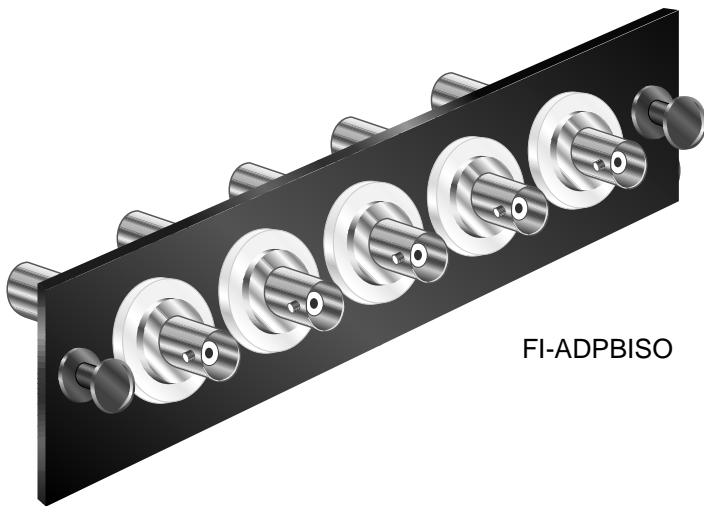

COAXIAL BNC ADAPTOR PLATES

BNC ADAPTOR PLATES	
FI-ADPBNC	SNAP IN ADAPTOR PLATE, 5 FEMALE TO FEMALE BNC LOADED
FI-ADPBISO	SNAP IN ADAPTOR PLATE, 5 BNC ISOLATED LOADED
FI-ADPBNCE	SNAP IN ADAPTOR PLATE, 5 POSITION BNC EMPTY

NOTE:

• THE FI-ADP ADAPTOR PLATES ARE DESIGNED FOR WEST PENN WIRE WALL MOUNT AND RACK MOUNT ENCLOSURES:

- FI-RM24
- FI-RM48
- FI-RM72

- FI-WM12
- FI-WM24
- FI-WM48
- FI-WM100

WEST PENN WIRE

" EXCEEDING EXPECTATIONS WITH PERFORMANCE "