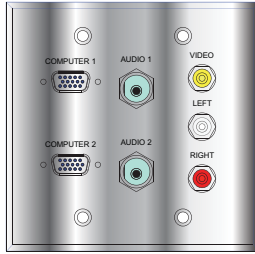

Replace xx with: **SS**- Stainless Steel
WS- White- Stainless Steel
AC- Anodized Clear
AW- Anodized White
AB- Anodized Black

AV Wall Plates	
CN-xxHDTBAD	HD15 Terminal Block, 3.5 mm Audio pass thru, RJ45 Jack Black
CN-xxHDAD	HD15 Feed Thru, 3.5 mm Audio pass thru, RJ45 Jack Black

Replace xx with: **SS**- Stainless Steel
WS- White- Stainless Steel
AC- Anodized Clear
AW- Anodized White
AB- Anodized Black

Economy Stainless Steel AV Wall Plates	
CN-DW28	Single HD15 Empty
CN-DW28L	Single HD15 Loaded
CN-DW28RGBHD	Single HD15 + 3 RCA- RGB
CN-DW28AVHD	Single HD15 + 3 RCA (Video, L/R Audio)

AV Wall Plates

Audio/Video Accessories

Standard Dual Gang Metal AV Wall Plates

For Custom Plates:
Contact WPW Engineering Team

Dual Gang AV Wall Plates	
CN-xx2G2HA3R	2 Gang- HD15 Feed Thru, 2- 3.5mm Feed Thru, 3- RCA- RWY Feed Thru
CN-xx2G2HAT3R	2 Gang- HD15 Terminal Block, 2- 3.5mm Terminal Block, 3- RCA- RWY Feed Thru