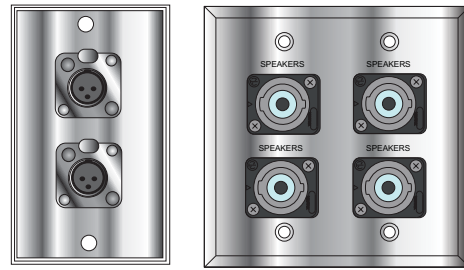

Audio/Video Connectors Audio Wallplates

XLR and Speakon Audio Wall Plates	
CN-PL-103F	Single Plate- One Loaded XLR (Female)
CN-PL-103M	Single Plate- One Loaded XLR (Male)
CN-PL-103STF	Single Plate- One XLR (Female Screw Terminal)
CN-PL-203F	Single Plate- Two Loaded XLR (Female)
CN-PL-203M	Single Plate- Two Loaded XLR (Male)
CN-PL-203STF	Single Plate- Two XLR (Female Screw Terminal)
CN-SS1GSPK	Single Plate- Two 4 Pin Speakon- Stainless
CN-SS2GSPK	Dual Plate- Four 4 Pin Speakon- Stainless