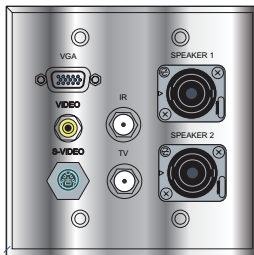

AV Wall Plates

Audio/Video Accessories

Standard Dual Gang Metal AV Wall Plates

For Custom Plates:
Contact WPW Engineering Team

Dual Gang AV Wall Plates	
CN-xx2G2HA3R	2 Gang- HD15 Feed Thru, 2- 3.5mm Feed Thru, 3- RCA- RWY Feed Thru
CN-xx2G2HAT3R	2 Gang- HD15 Terminal Block, 2- 3.5mm Terminal Block, 3- RCA- RWY Feed Thru

Dual Gang AV Wall Plates	
CN-xx2GHA3RSA	2 Gang- HD15 Feed Thru, 3.5mm Feed Thru, 3- RCA- RWY Feed Thru, SVHS+ 2 RCA L/R Audio
CN-xx2GHAT3RSA	2 Gang - HD15 Terminal Block, 3.5mm Terminal Block, 3- RCA- RWY Feed Thru + 2 RCA L/R Audio