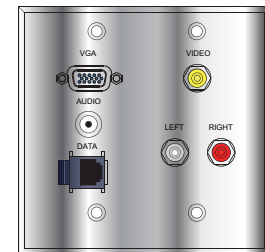

Dual Gang AV Wall Plates	
CN-xx2GCL3	2 Gang- HD15 Feed Thru, 3.5mm Feed Thru, 3- RCA- RWY Feed Thru
CN-xx2GCL3TB	2 Gang - HD15 Terminal Block, 3.5mm Terminal Block, 3- RCA- RWY Feed Thru

Dual Gang AV Wall Plates	
CN-xx2GCL4	2 Gang- HD15 Feed Thru, 3.5mm Feed Thru, 3- RCA- RWY Feed Thru, RJ45 Jack
CN-xx2GCL4TB	2 Gang - HD15 Terminal Block, 3.5mm Terminal Block, 3- RCA- RWY Feed Thru, RJ45 Jack