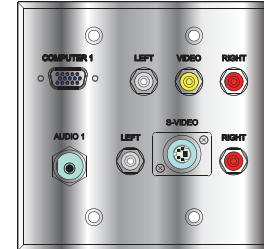

Replace xx with: **SS**- Stainless Steel
WS- White- Stainless Steel
AC- Anodized Clear
AW- Anodized White
AB- Anodized Black

Economy Stainless Steel AV Wall Plates	
CN-DW28	Single HD15 Empty
CN-DW28L	Single HD15 Loaded
CN-DW28RGBHD	Single HD15 + 3 RCA- RGB
CN-DW28AVHD	Single HD15 + 3 RCA (Video, L/R Audio)

AV Wall Plates

Audio/Video Accessories

Standard Dual Gang Metal AV Wall Plates

For Custom Plates:
Contact WPW Engineering Team

Dual Gang AV Wall Plates	
CN-xx2G2HA3R	2 Gang- HD15 Feed Thru, 2- 3.5mm Feed Thru, 3- RCA- RWY Feed Thru
CN-xx2G2HAT3R	2 Gang- HD15 Terminal Block, 2- 3.5mm Terminal Block, 3- RCA- RWY Feed Thru

Dual Gang AV Wall Plates	
CN-xx2GHA3RSA	2 Gang- HD15 Feed Thru, 3.5mm Feed Thru, 3- RCA- RWY Feed Thru, SVHS+ 2 RCA L/R Audio
CN-xx2GHAT3RSA	2 Gang - HD15 Terminal Block, 3.5mm Terminal Block, 3- RCA- RWY Feed Thru + 2 RCA L/R Audio