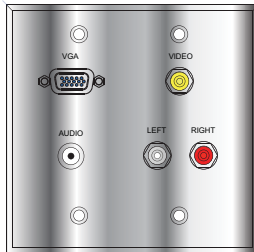

Dual Gang AV Wall Plates	
CN-xx2GCL1	2 Gang- HD15 Feed Thru, 2 Speakon Feed Thru 1- RCA- Video Feed Thru, SVHS+ 2 "F" Feed Thru (IR, TV)
CN-xx2GCL1TB	2 Gang - HD15 Terminal Block, 2 Speakon Feed Thru 1- RCA- Video Feed Thru, SVHS+ 2 "F" Feed Thru (IR, TV)

Dual Gang AV Wall Plates	
CN-xx2GCL2	Stainless Steel 2- HD15 Feed Thru, 3.5mm Feed Thru, 3- RCA- RWY Feed Thru, SVHS, RJ45 Jack, "F" Feed Thru
CN-xx2GCL2TB	Stainless Steel 2- HD15 Term. Block, 3.5mm Term. Block, 3- RCA- RWY Feed Thru, SVHS, RJ45 Jack, "F" Feed Thru