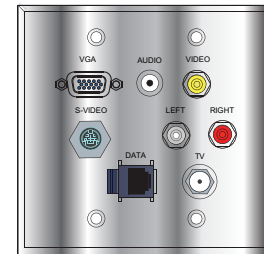

Dual Gang AV Wall Plates	
CN-xx2GCL1	2 Gang- HD15 Feed Thru, 2 Speakon Feed Thru 1- RCA- Video Feed Thru, SVHS+ 2 "F" Feed Thru (IR, TV)
CN-xx2GCL1TB	2 Gang - HD15 Terminal Block, 2 Speakon Feed Thru 1- RCA- Video Feed Thru, SVHS+ 2 "F" Feed Thru (IR, TV)

Dual Gang AV Wall Plates	
CN-xx2GCL2	Stainless Steel 2- HD15 Feed Thru, 3.5mm Feed Thru, 3- RCA- RWY Feed Thru, SVHS, RJ45 Jack, "F" Feed Thru
CN-xx2GCL2TB	Stainless Steel 2- HD15 Term. Block, 3.5mm Term. Block, 3- RCA- RWY Feed Thru, SVHS, RJ45 Jack, "F" Feed Thru