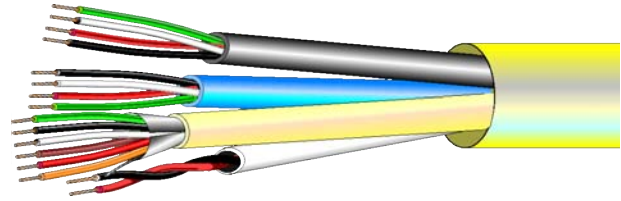

ACCESS CONTROL

Composite Access Control Cables

Applications:

- Access Control Systems