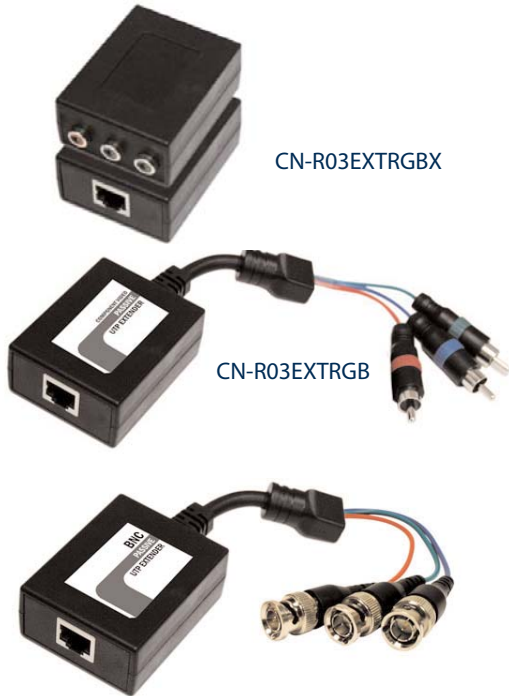

AV BALUNS

COMPOSITE VIDEO BALUNS -AV

NEW

Composite Video +L/R Audio Extenders	
Catalog No.	Description
CN-R03EXTRWYX	Box Set TX/RX RWY - 3 RCA to RJ45
CN-R03EXTRWY	PigTail Box TX/RX RWY - 3 RCA Pigtail to RJ45
CN-R03EXTRWY-JP	Wall Plate TX/RX RWY - 3 RCA Pigtail to RJ45
CN-RCARJ45	RCA -F- TO RJ45 JACK Video Balun
CN-RCATL	RCA -F- TO IDC Clamp Down - Video Balun
CN-RCAMTL	RCA -M- TO RJ45 JACK Video Balun

- Works with ONE Category 5e/6 Cable
- Category 5E Cables: 4245 CMR 254245 CMP
- Category 6 Cables: 4246 CMR 254246 CMP
- Distances:
 - 480p 500ft

WEST PENN WIRE

800-245-4964

www.westpenn-wpw.com

AV BALUNS

COMPONENT VIDEO

CN-R03EXTRGBX

CN-R03EXTRGB

Component Video over Network Cable	
Catalog No.	Description
CN-R03EXTRGBX	Box Set TX/RX RGB - 3 RCA to RJ45
CN-R03EXT3BNCX	Box Set TX/RX RGB - 3 BNC to RJ45
CN-R03EXTRGB	PigTail Box TX/RX RGB - 3 RCA Pigtail to RJ45
CN-R03EXT3BNC	PigTail Box TX/RX RGB - 3 BNC Pigtail to RJ45
CN-R03EXTRGB-FP	Wall Plate TX/RX RGB - 3 RCA to RJ45
CN-R03EXT3BNCFP	Wall Plate TX/RX RGB - 3 BNC to RJ45

- Works with ONE Category 5e/6 Cable
- Category 5E Cables: 4245 CMR 254245 CMP
- Category 6 Cables: 4246 CMR 254246 CMP
- Distances:
 - 720P 400ft
 - 1080i 350ft
 - 1080p 300ft

CN-R03EXTRGB-FP

CN-R03EXT4RCA