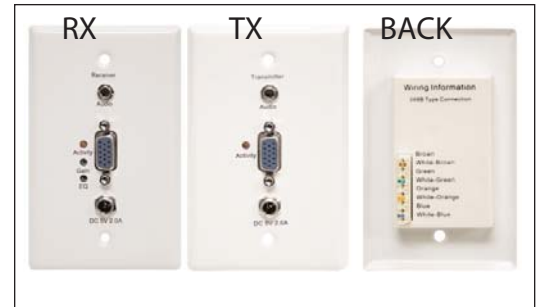

VGA + RS-232 Extender over NanoSkew Cables	
Catalog No.	Description
CN-R02TEXT-RS	VGA + RS-232 UTP Extender - BOX STYLE 1000ft. over NanoSkew WPW Cables (TX & RX Included)
CN-R02TEXT-RSFP	VGA + RS-232 UTP Extender - Wall Plate -110 STYLE 1000ft. over NanoSkew WPW Cables (TX & RX Included)